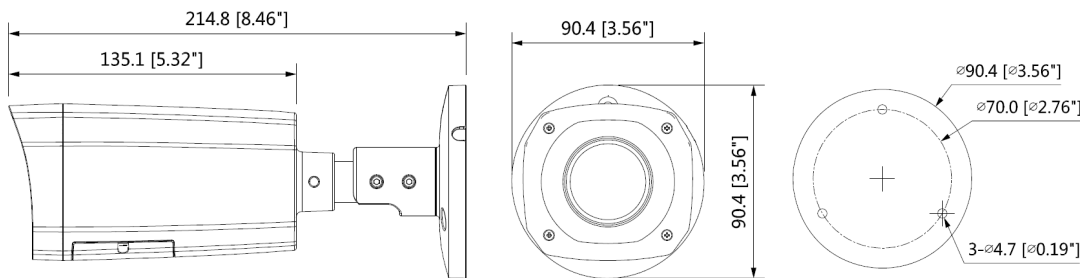

NETWORK	
ETHERNET	RJ-45 (10/100Base-T)
SUPPORTED WEB BROWSERS	Internet Explorer (11.0+)
SUPPORTED OS	Windows® 7 32-bit/64-bit; Windows® 10 32-bit/64-bit
PROTOCOLS*	HTTP; HTTPS; TCP; ARP; RTSP; RTP; RTCP; UDP; SMTP; DHCP; DNS; PPPoE; IPv4/v6; QoS; UPnP; NTP; Bonjour; IEEE 802.1x; Multicast; ICMP; IGMP; TLS
INTEROPERABILITY	ONVIF Profile S/G/Q
MAXIMUM USERS ACCESS	20 Users
SECURITY	User account and password protection HTTPS, IP Filter, Digest authentication, User access log, TLS1.2 only, AES-128/256, SSH/Telnet closed, sFTP by default, PCIDSS compliance
EVENT	No SD card, SD card error, Capacity warning, Network disconnection, IP conflict, Illegal access
MICRO SD	Up to 128 GB microSDHC card, Class 10 (not included)
ELECTRICAL	
POWER SUPPLY	DC12V PoE (802.3af)(Class 0)
POWER CONSUMPTION	<11.4W
MECHANICAL	
DIMENSIONS	72mmx80mmx212.8mm (2.8" x 3.1" x 8.4")
PRODUCT WEIGHT	0.64kg (1.41lb)
PACKAGE WEIGHT	0.82kg (1.80lb)
MATERIAL	Metal
CONSTRUCTION COLOR	RAL9003 (White)
ENVIRONMENTAL	
OPERATING TEMPERATURE	-30° C ~ +60° C (-22° F ~ +140° F)
RELATIVE HUMIDITY	Less than 95%, non-condensing
INGRESS PROTECTION	IP66
REGULATORY	
EMISSIONS	FCC Part 15B, EN 55032
IMMUNITY	EN 50130-4
SAFETY	UL 60950-1, EN 62368-1
ROHS	EN 50581

ORDERING

HBW2PER2	Network WDR 2MP IR Bullet Camera, 1/2.8" CMOS, 2.7mm~13.5mm Motorized, 4 IR LEDs, PoE, IP66, H.265/H.264/Smart Codec
-----------------	--

DIMENSIONS

For more information

www.honeywell.com/security