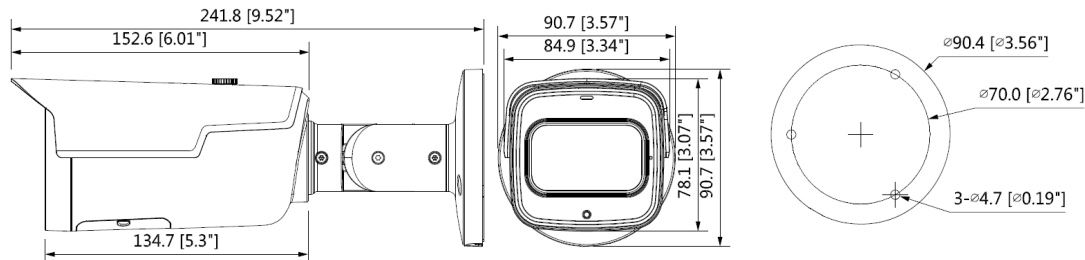

NETWORK	
ETHERNET	RJ-45 (10/100Base-T)
SUPPORTED WEB BROWSERS	Internet Explorer (11.0+)
SUPPORTED OS	Windows® 7 32-bit/64-bit; Windows® 10 32-bit/64-bit
PROTOCOLS*	HTTP; HTTPS; TCP; ARP; RTSP; RTP; RTCP; UDP; SMTP; DHCP; DNS; PPPoE; IPv4/v6; QoS; UPnP; NTP; Bonjour; IEEE 802.1x; Multicast; ICMP; IGMP; TLS
INTEROPERABILITY	ONVIF Profile S/G/Q
MAXIMUM USERS ACCESS	20 Users
SECURITY	User account and password protection HTTPS, IP Filter, Digest authentication, User access log, TLS1.2 only, AES-128/256, SSH/Telnet closed, sFTP by default, PCIDSS compliance
EVENT	No SD card, SD card error, Capacity warning, Network disconnection, IP conflict, Illegal access
MICRO SD	Up to 128 GB microSDHC card, Class 10 (not included)
ELECTRICAL	
POWER SUPPLY	DC12V PoE (802.3af)(Class 0)
POWER CONSUMPTION	<14.3W
MECHANICAL	
DIMENSIONS	Ø244.1mm×79mm×75.9mm (9.61"×3.11"×2.99")
PRODUCT WEIGHT	0.95kg (2.09lb)
PACKAGE WEIGHT	1.16kg (2.56lb)
MATERIAL	Metal
CONSTRUCTION COLOR	RAL9003 (White)
ENVIRONMENTAL	
OPERATING TEMPERATURE	-30° C ~ +60° C (-22° F ~ +140° F)
RELATIVE HUMIDITY	Less than 95%, non-condensing
INGRESS PROTECTION	IP66
REGULATORY	
EMISSIONS	FCC Part 15B, EN 55032
IMMUNITY	EN 50130-4
SAFETY	UL 60950-1, EN 62368-1
ROHS	EN 50581

ORDERING

HBW8PR2	Network WDR 8MP IR Bullet Camera, 1/2" CMOS, 3.7mm~11mm Motorized, 4 IR LEDs, PoE, IP66, H.265/H.264/Smart Codec
---------	--

DIMENSIONS

For more information

www.honeywell.com/security

Honeywell Commercial Security