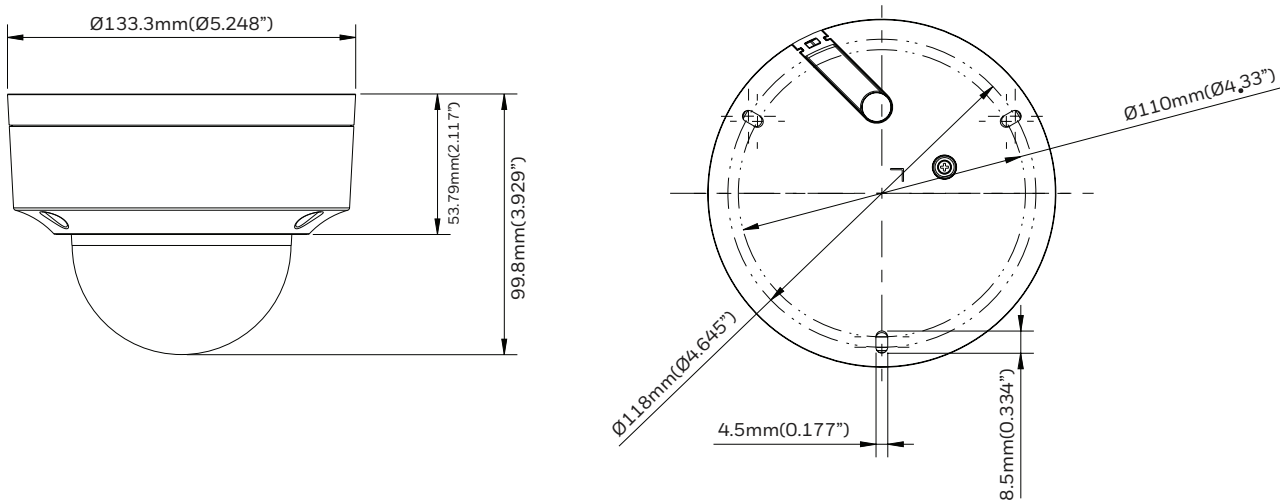

### MECHANICAL

Dimensions	Ø133.3mm x 99.8mm (Ø5.25" x 3.93")
Product Weight	0.76kg
Package Weight	1.1kg
Material	Die-casting aluminum housing with coating
Construction Color	RAL 120-1 (Lyric White)

## DIMENSIONS