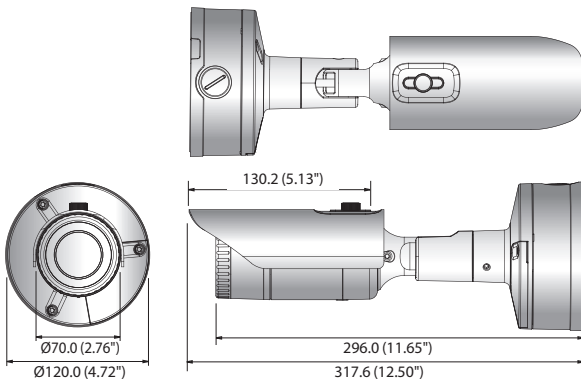

Dimensions

Unit : mm (inch)

Accessories (Optional)

XNO-8020R/8030R/8040R